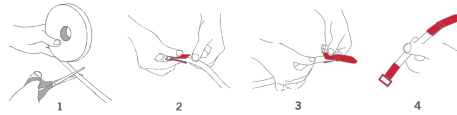

VELCRO® Brand  
**System Strap**

**Main applications**

Orthopaedics, automotive accessories.

**HOW TO USE IT**

**Buckle supplement**

- **Base material:** Polyamide 12 (Hook 805)
- **Standard colours:** Black
- **Standard widths (mm):** 25, 38, 50
- **Standard put-ups:** Bulk pieces
- **Suggested mating component:** Velour 3165
- **Cycle life:** Medium

**Hook tip**

- **Base material:** Polyamide (Hook 805)
- **Standard colours:** Black
- **Standard widths (mm):** 25, 38, 50
- **Standard put-ups:** Bulk pieces
- **Suggested mating component:** Velour 3165
- **Cycle life:** Medium

VELCRO® Brand  
**Back to Back Velour 3165**

- **Base material:** Polyamide
- **Standard colours:** Black, white
- **Standard widths (mm):** 20, 25, 30, 38, 50, 1300
- **Standard put-ups:** 25m rolls
- **Suggested mating components:** Hook 088, Hook 805
- **Cycle life (Hook 805):** Medium